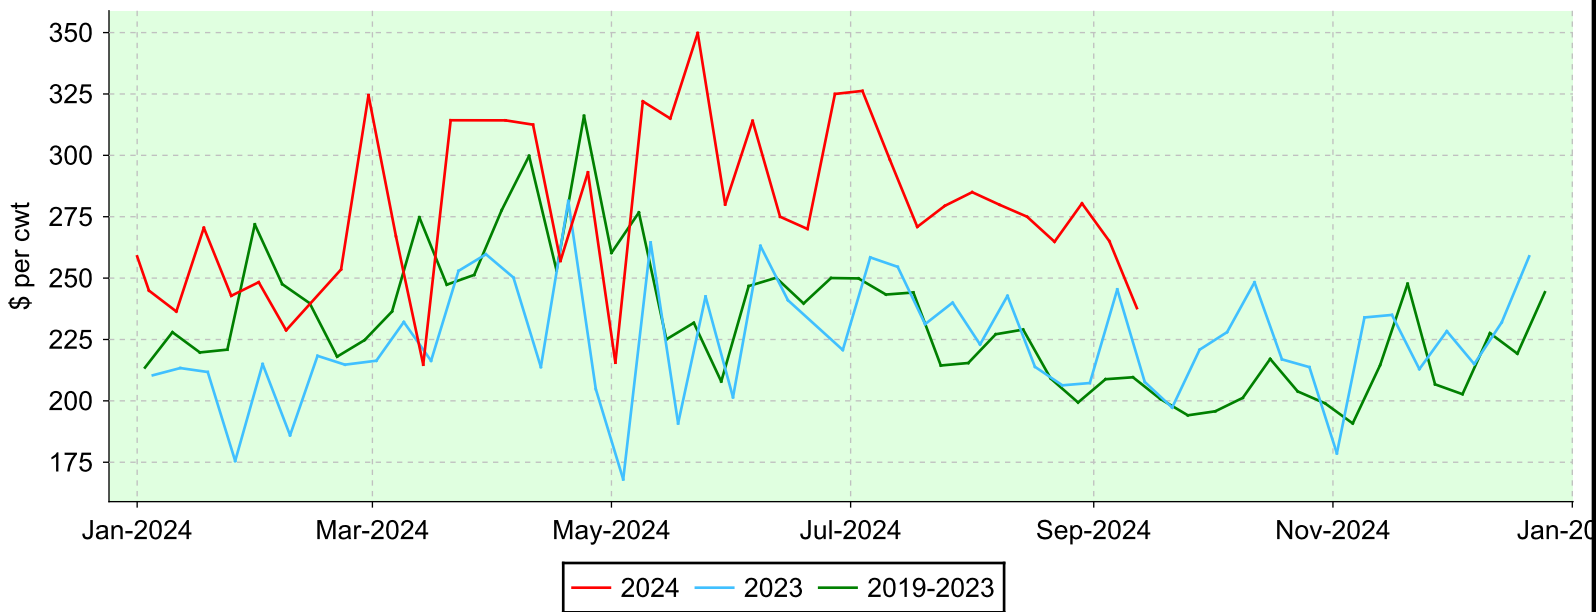

# Lambs 110 lbs. and over

Brussels, Thursday sales.

## Average Price

## Volume